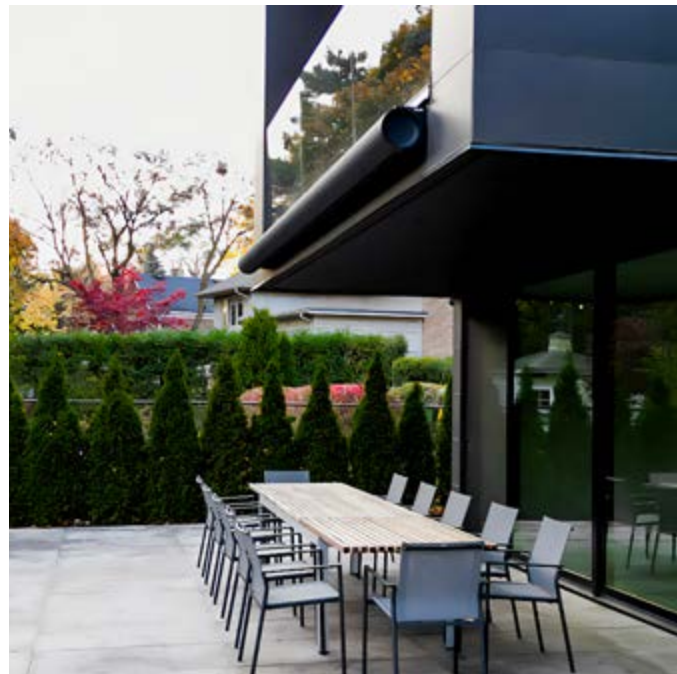

Feng

Retractable Awning
by ShadeLab

A distinguishing round cassette awning that delivers exceptional shade with sculptural presence, both visually striking and functionally advanced. Optional LED lighting, available on the cassette and arms, makes outdoor areas inviting and usable long after sunset.

Feng | Artivo Window Coverings

OPTIONAL LEDS AVAILABLE FOR FENG ARMS & CASSETTE

FENG Technical Data

Breaking away from conventional shading solutions, the **Feng** awning features a bold circular cassette design that blends architectural elegance with advanced functionality. Its unique form creates a compelling visual statement, elevating any outdoor environment with sculptural beauty. Optional LED lighting available on the cassette and arms adds ambiance and usability after dark, making outdoor living spaces comfortable well into the evening. Created for durable sun protection with a modern look, it offers lasting performance that complements sophisticated outdoor settings.