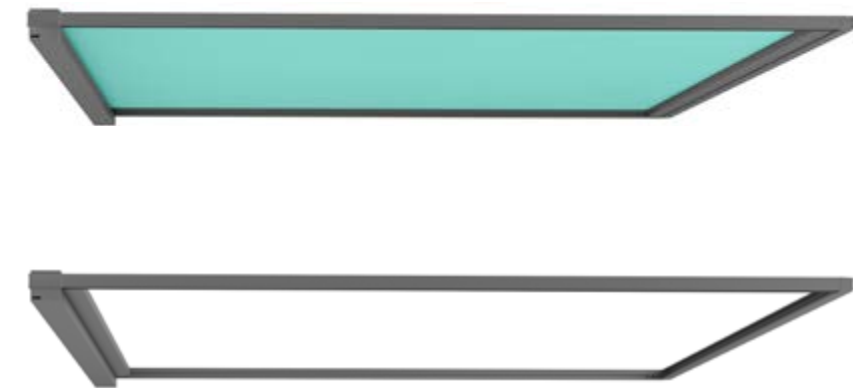

# Frame

Retractable Awning  
by ShadeLab

A shade that redefines overhead coverage through a unique horizontal design, replacing traditional retractable arms with advanced tensioned tracks. Engineered for versatility, it adapts to a wide range of applications, including skylights, and offers an optional front support stand, making it ideal for both residential and commercial settings.