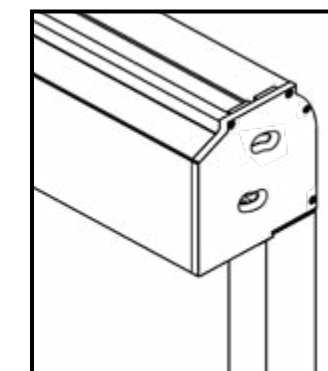

Optional Square Front