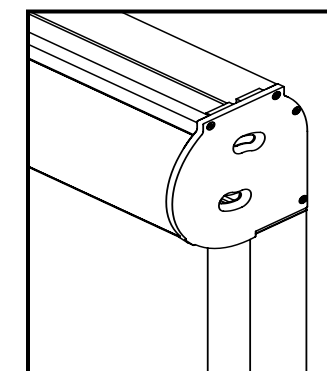

Standard Curved Front