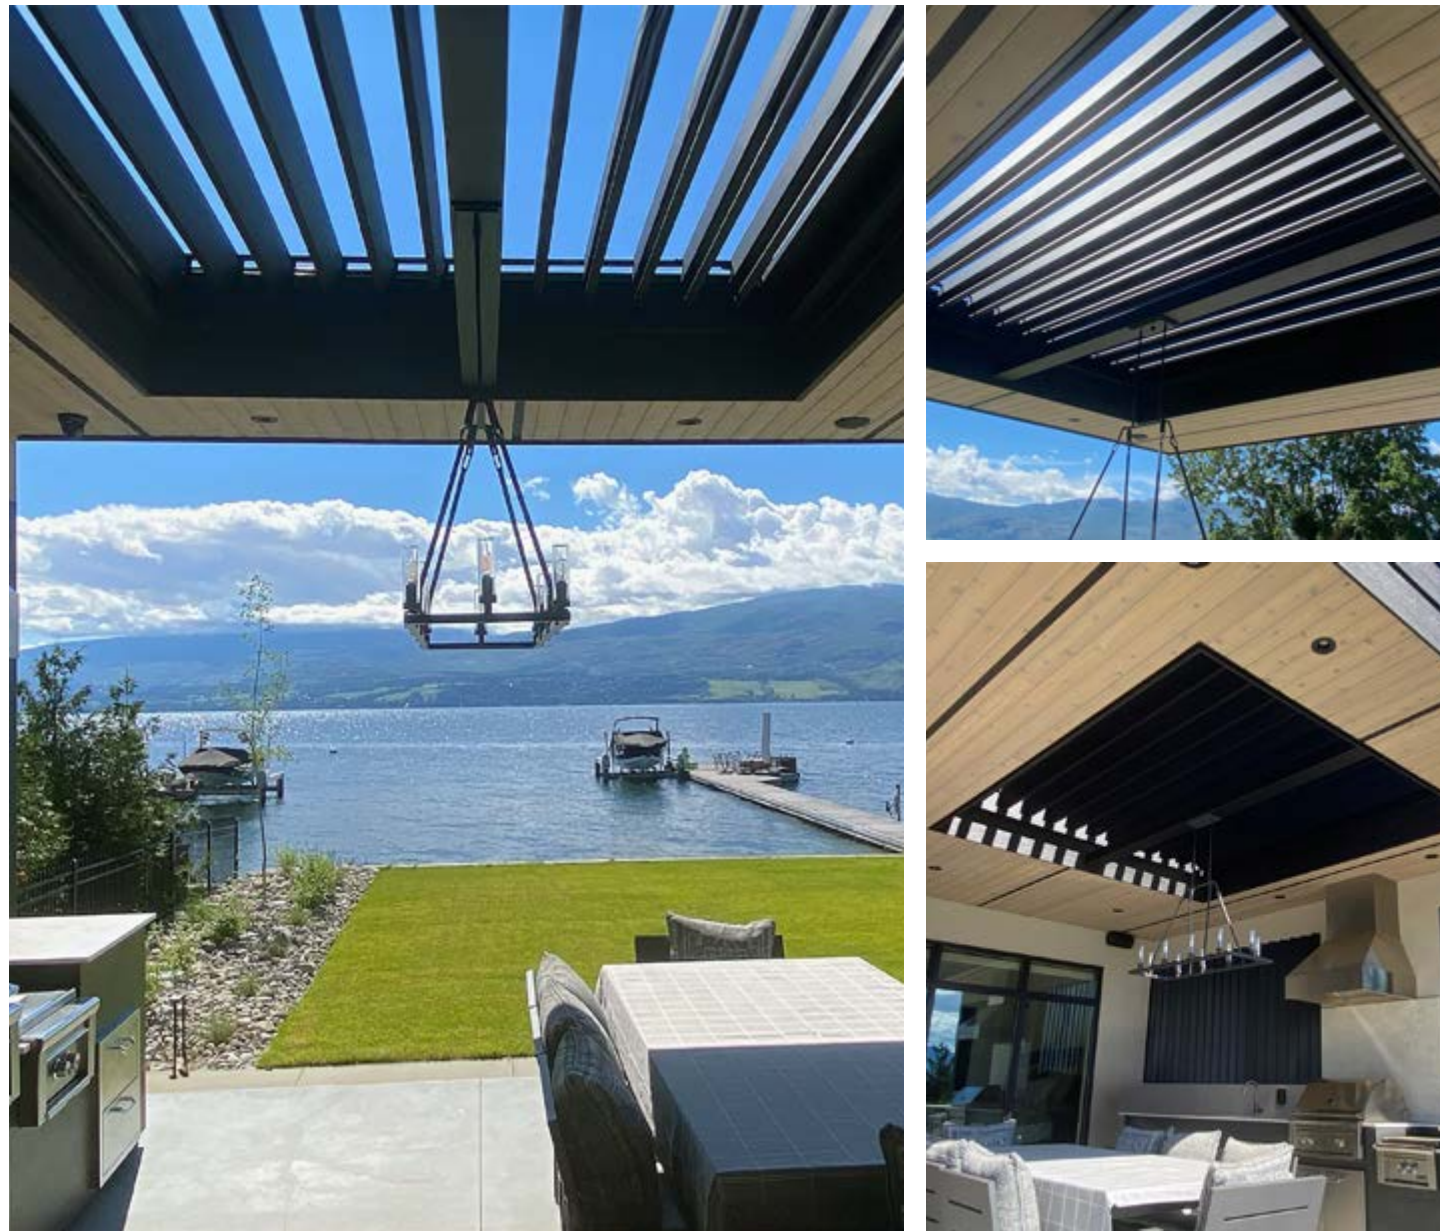

# Alba

Louvered Roof Pergolas

A motorized, aluminum pergola fitted with blades that rotate up to 150°, providing control over the amount of incoming sunlight, rain, and ventilation. Integrated LEDs allow for all day use, and retractable screens offer additional shade and privacy, enhancing the versatility of outdoor spaces through all seasons.

# ALBA Technical Data

The Alba seamlessly combines innovation and practicality in the form of a motorized, louvered pergola with blades that rotate 150°. By rotating the blades, you can adjust the climate in the space below for year-round comfort. When completely closed, the Alba is waterproof with a perimeter gutter system integrated into the pillars for drainage. Blades are convex and designed to channel water to the sides.

## Bi-Color

Complement your outdoor living space with bold and elegant color combinations that reflect your taste. The Bi-Color option allows for the blades and frame to vary in color, at no extra charge. Choose harmonizing colors to create contrast and uniqueness.

## Liberty

The Alba Liberty is designed to integrate seamlessly into existing or pre-designed structures, no pillars provided.

Alba Liberty Louvered Roof | Bella Outdoor Living