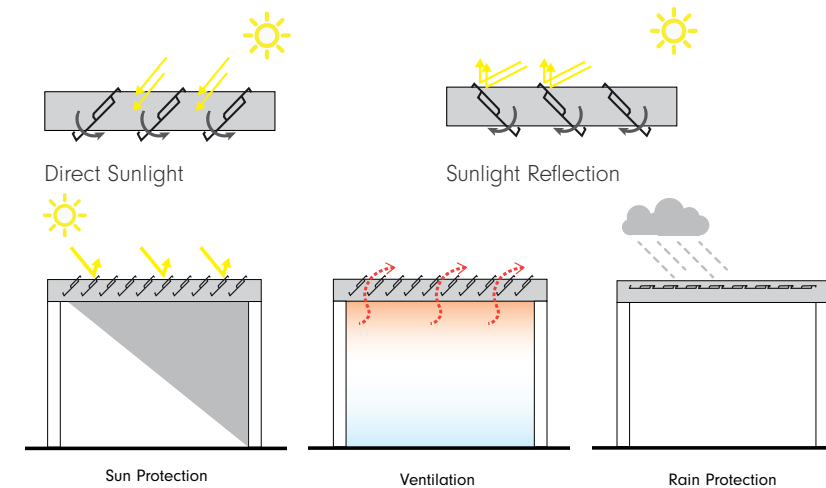

Direction of Blade Rotation